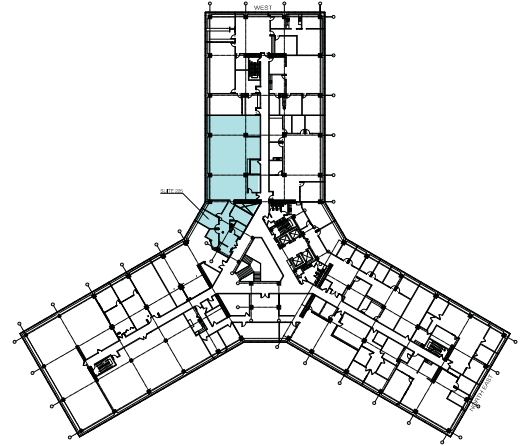

# 395 OYSTER POINT

OYSTER POINT MARINA PLAZA

SUITE 225 | 4,364 RSF

SOUTH SAN FRANCISCO

 **BAY  
VIEW**