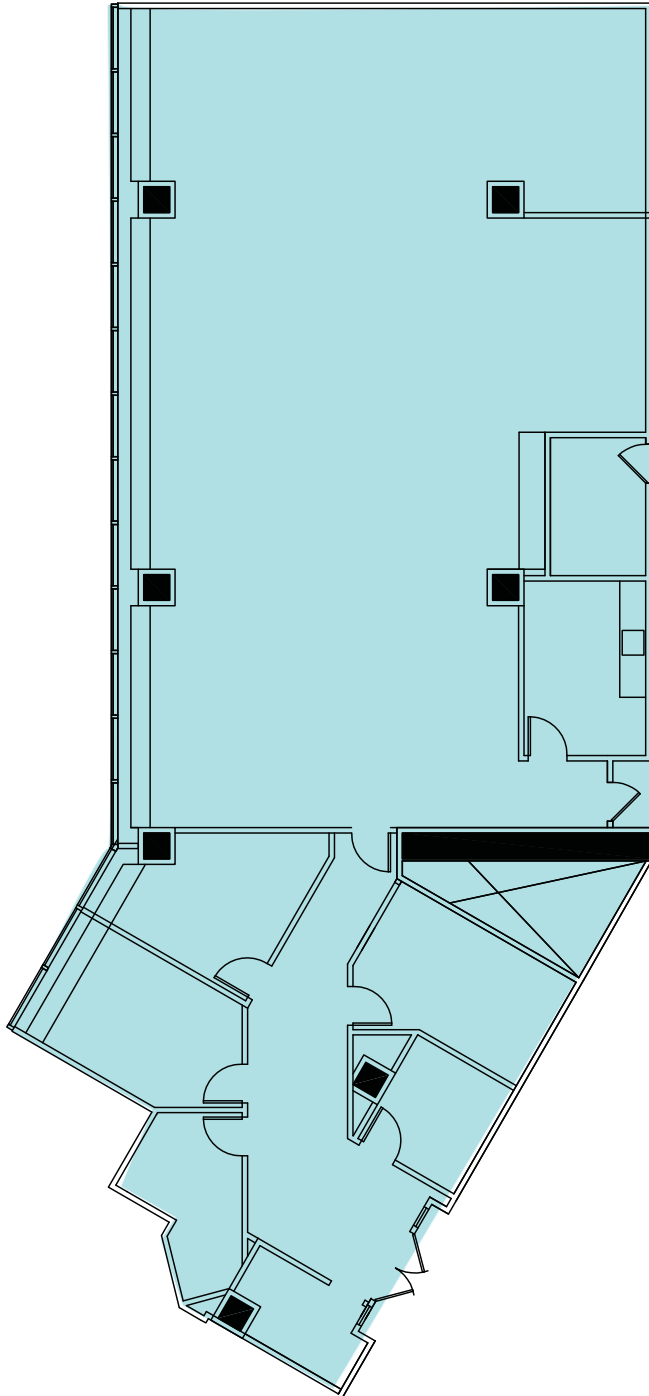

# 395 OYSTER POINT

OYSTER POINT MARINA PLAZA

SUITE 225 | 4,364 RSF

SOUTH SAN FRANCISCO

 **BAY  
VIEW**